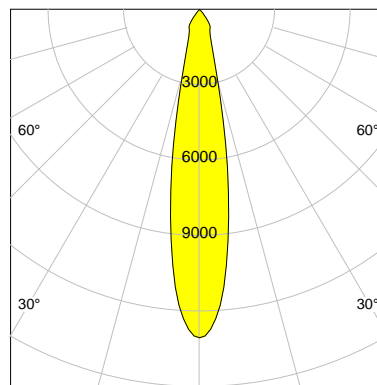

REFLECTOR

Technology	ULTRA
Material	Miro 8 Silver
FWHM	20°
FWTM	40°