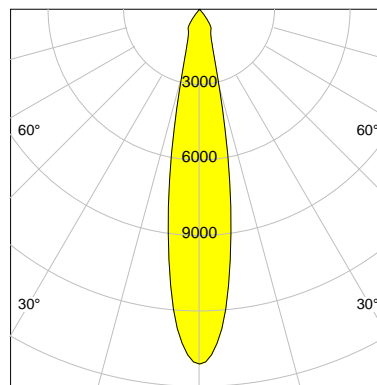

REFLECTOR

Technology	ULTRA
Material	Miro 8 Silver
FWHM	20°
FWTM	40°