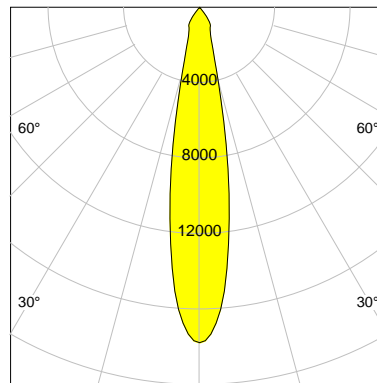

REFLECTOR

Technology	ULTRA
Material	Miro 8 Silver
FWHM	20°
FWTM	40°