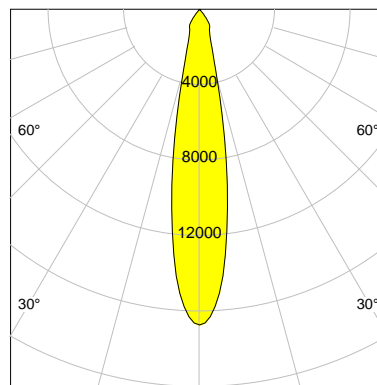

REFLECTOR

Technology	ULTRA
Material	Miro 8 Silver
FWHM	20°
FWTM	40°