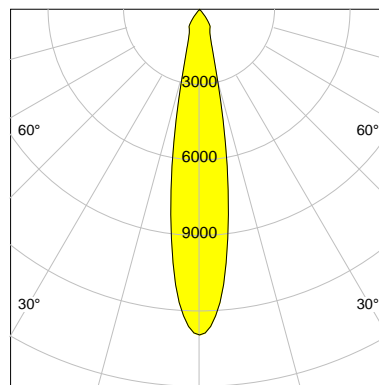

REFLECTOR

Technology	ULTRA
Material	Miro 8 Silver
FWHM	20°
FWTM	40°