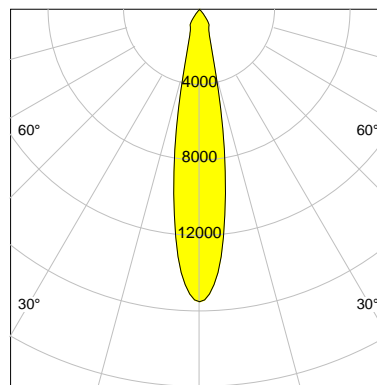

REFLECTOR

Technology	ULTRA
Material	Miro 8 Silver
FWHM	20°
FWTM	40°