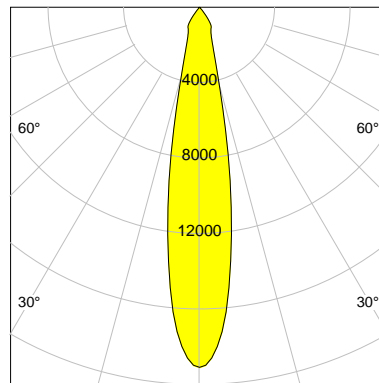

REFLECTOR

Technology	ULTRA
Material	Miro 8 Silver
FWHM	20°
FWTM	40°