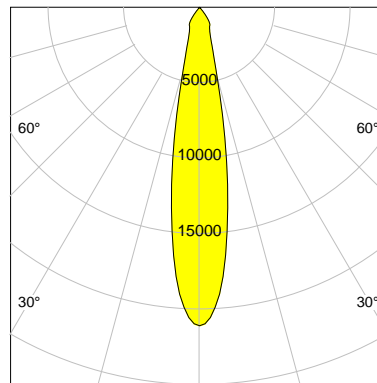

REFLECTOR

Technology	ULTRA
Material	Miro 8 Silver
FWHM	20°
FWTM	40°