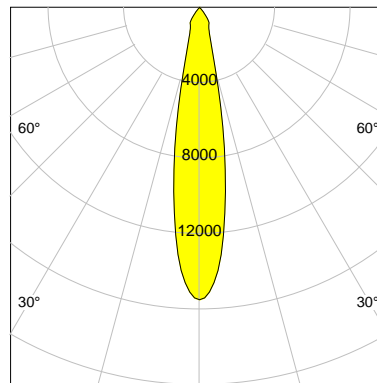

REFLECTOR

Technology	ULTRA
Material	Miro 8 Silver
FWHM	20°
FWTM	40°