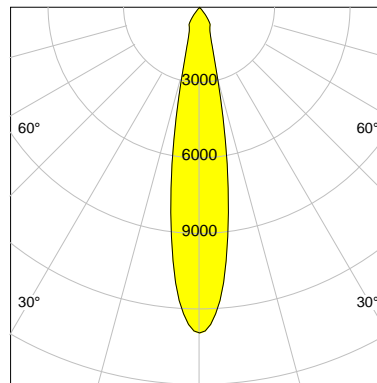

REFLECTOR

Technology	ULTRA
Material	Miro 8 Silver
FWHM	20°
FWTM	40°