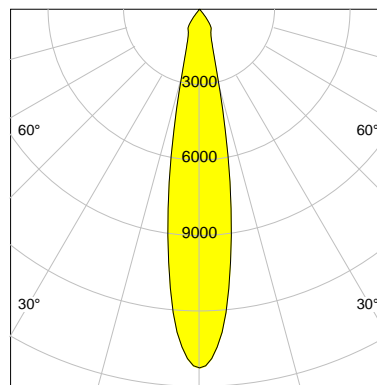

REFLECTOR

Technology	ULTRA
Material	Miro 8 Silver
FWHM	20°
FWTM	40°