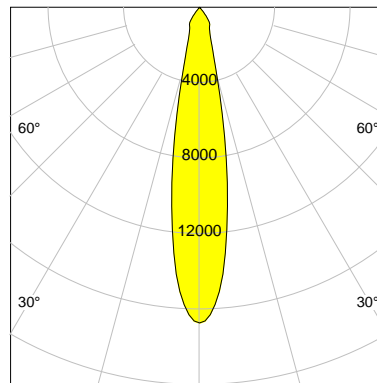

REFLECTOR

Technology	ULTRA
Material	Miro 8 Silver
FWHM	20°
FWTM	40°