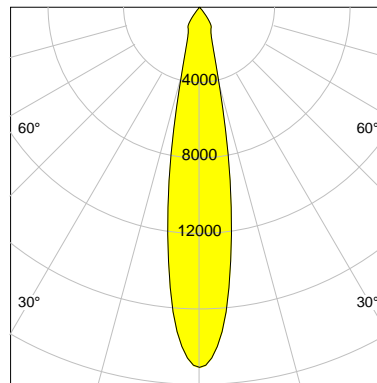

REFLECTOR

Technology	ULTRA
Material	Miro 8 Silver
FWHM	20°
FWTM	40°