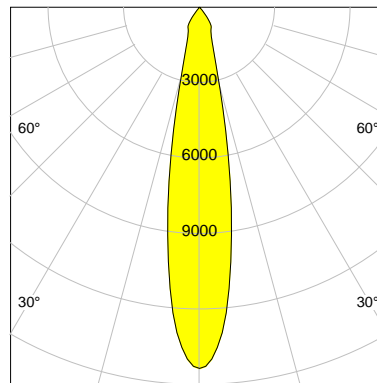

REFLECTOR

Technology	ULTRA
Material	Miro 8 Silver
FWHM	20°
FWTM	40°