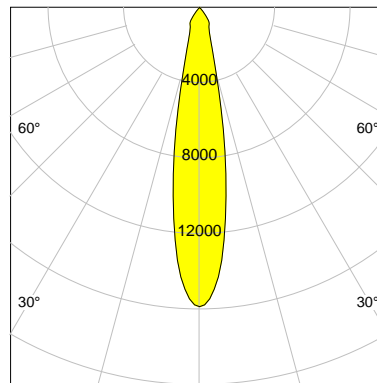

REFLECTOR

Technology	ULTRA
Material	Miro 8 Silver
FWHM	20°
FWTM	40°