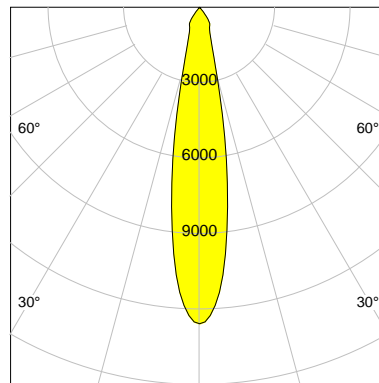

REFLECTOR

Technology	ULTRA
Material	Miro 8 Silver
FWHM	20°
FWTM	40°