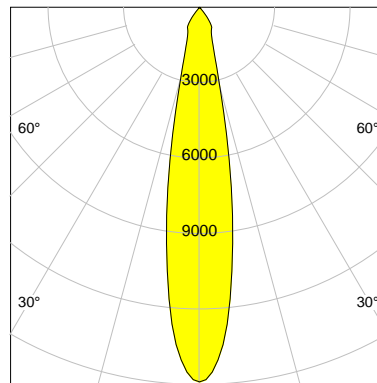

REFLECTOR

Technology	ULTRA
Material	Miro 8 Silver
FWHM	20°
FWTM	40°