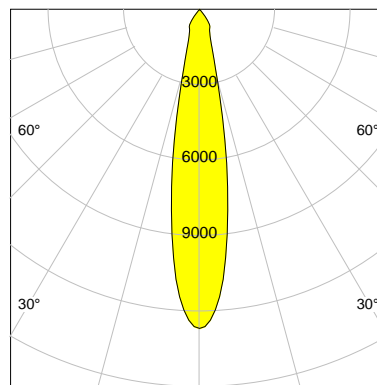

REFLECTOR

Technology	ULTRA
Material	Miro 8 Silver
FWHM	20°
FWTM	40°