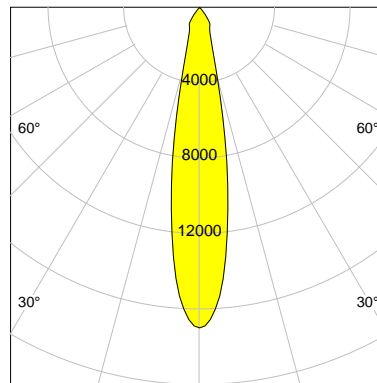

REFLECTOR

Technology	ULTRA
Material	Miro 8 Silver
FWHM	20°
FWTM	40°