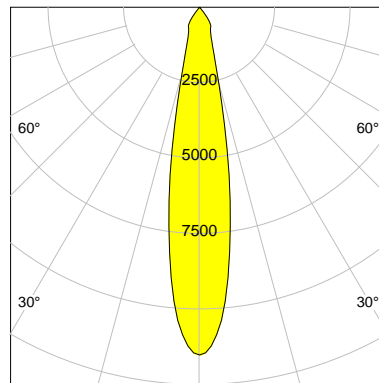

REFLECTOR

Technology	ULTRA
Material	Miro 8 Silver
FWHM	20°
FWTM	40°