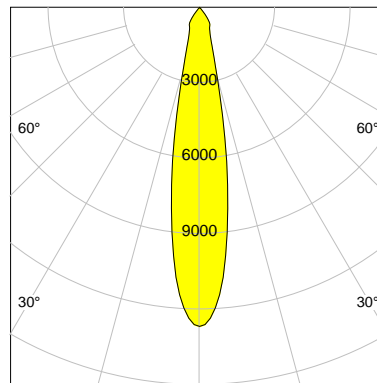

REFLECTOR

Technology	ULTRA
Material	Miro 8 Silver
FWHM	20°
FWTM	40°