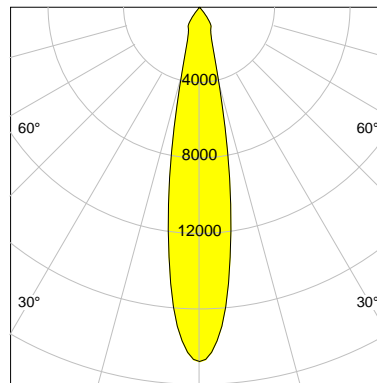

REFLECTOR

Technology	ULTRA
Material	Miro 8 Silver
FWHM	20°
FWTM	40°