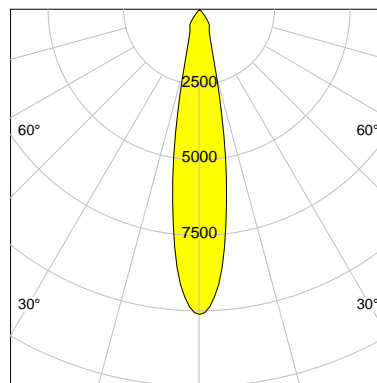

REFLECTOR

Technology	ULTRA
Material	Miro 8 Silver
FWHM	20°
FWTM	40°