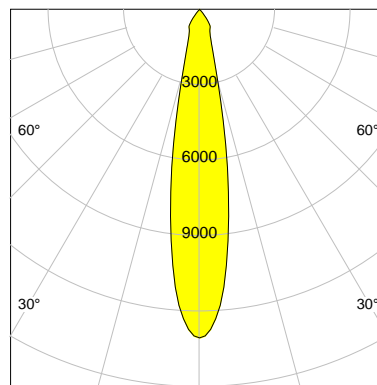

REFLECTOR

Technology	ULTRA
Material	Miro 8 Silver
FWHM	20°
FWTM	40°