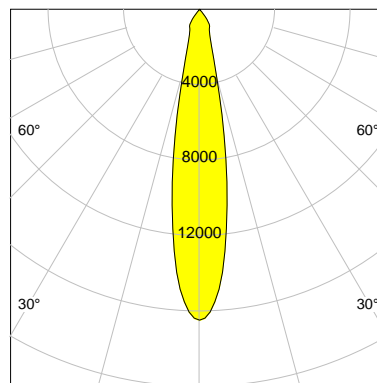

REFLECTOR

Technology	ULTRA
Material	Miro 8 Silver
FWHM	20°
FWTM	40°