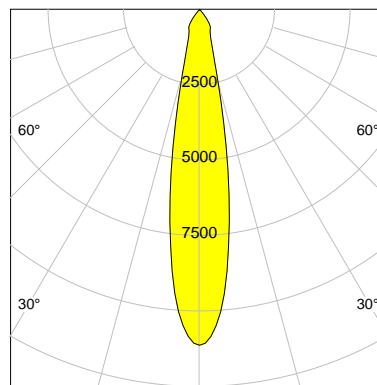

REFLECTOR

Technology	ULTRA
Material	Miro 8 Silver
FWHM	20°
FWTM	40°