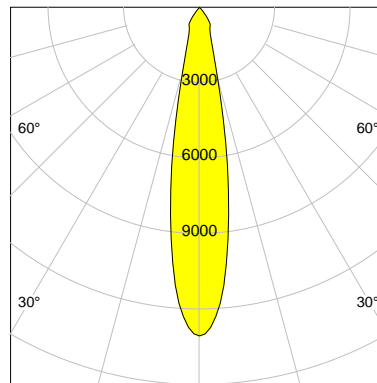

REFLECTOR

Technology	ULTRA
Material	Miro 8 Silver
FWHM	20°
FWTM	40°