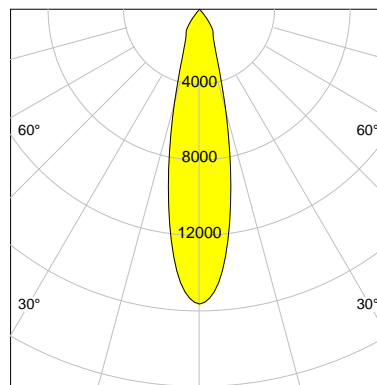

REFLECTOR

Technology	ULTRA
Material	Miro 4 Silver
FWHM	24°
FWTM	55°