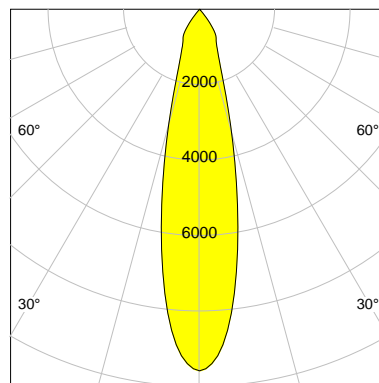

REFLECTOR

Technology	ULTRA
Material	Miro 4 Silver
FWHM	24°
FWTM	55°