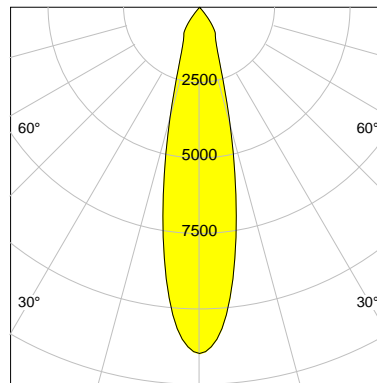

REFLECTOR

Technology	ULTRA
Material	Miro 4 Silver
FWHM	24°
FWTM	55°