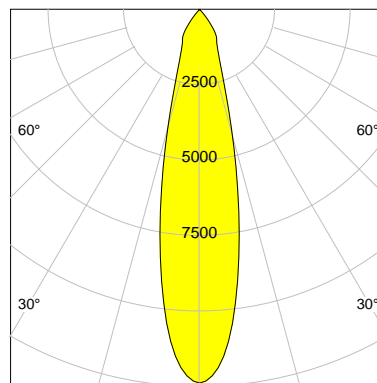

REFLECTOR

Technology	ULTRA
Material	Miro 4 Silver
FWHM	24°
FWTM	55°