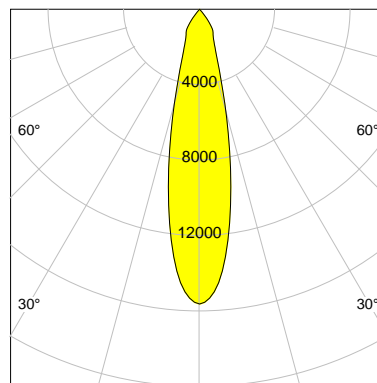

REFLECTOR

Technology	ULTRA
Material	Miro 4 Silver
FWHM	24°
FWTM	55°