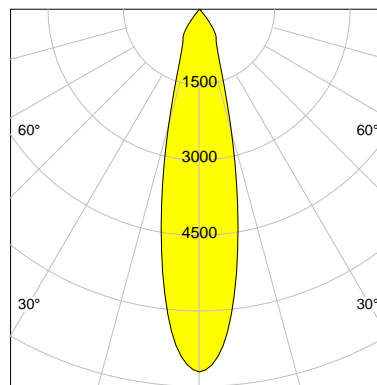

DESCRIPTION

Type	Track Spotlight
Article-number	141279L10581
Colour	black
Energy Consumption	17.1 W
Efficiency	114 lm/W
Luminous Flux	1955 lm
Current (sec)	450 mA
Protection Class	IP 20
Energy-Label	E
Cooling	Passive

LED

Color Temperature	2700K
Color Rendering	CRI 92
LES	15
Color Tolerance	3-Step McAdam
Planckian Curve	BBL
Spectrum	Warm White G7
Photobiological safety	RG2

ELECTRICAL

Power Supply	220-240, 50-60Hz
Safety Class	2
Startup Time	< 1s
Overload- / Shortcircuit Protection	
Wiring / Adapter	3-Phase Adapter
Max Luminaires MCB	B16A 27 pcs
Tracks	Global Stucchi Eutrac

Control

Control	On/Off
---------	--------

REFLECTOR

Technology	ULTRA
Material	Miro 4 Silver
FWHM	24°
FWTM	55°

I-max : 7203 cd *

UGR : 19.8 (4H/8H - 70/50/20)

H/m	D/m	E _{max} /lx/klm *
1.0	0.4	3685
2.0	0.8	921
3.0	1.3	409
4.0	1.7	230