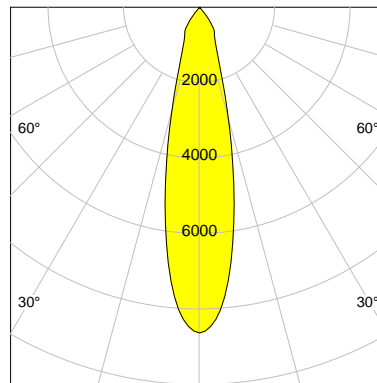

DESCRIPTION

Type	Track Spotlight
Article-number	141279L10583
Colour	black
Energy Consumption	21.1 W
Efficiency	111 lm/W
Luminous Flux	2341 lm
Current (sec)	550 mA
Protection Class	IP 20
Energy-Label	E
Cooling	Passive

LED

Color Temperature	2700K
Color Rendering	CRI 92
LES	15
Color Tolerance	3-Step McAdam
Planckian Curve	BBL
Spectrum	Warm White G7
Photobiological safety	RG2

ELECTRICAL

Power Supply	220-240, 50-60Hz
Safety Class	2
Startup Time	< 1s
Overload- / Shortcircuit Protection	
Wiring / Adapter	3-Phase Adapter
Max Luminaires MCB	B16A 27 pcs
Tracks	Global Stucchi Eutrac

Control

Control	On/Off
---------	--------

REFLECTOR

Technology	ULTRA
Material	Miro 4 Silver
FWHM	24°
FWTM	55°

I-max : 8626 cd *

UGR : 20.4 (4H/8H - 70/50/20)

H/m	D/m	E _{max} /lx/klm *
1.0	0.4	3685
2.0	0.8	921
3.0	1.3	409
4.0	1.7	230