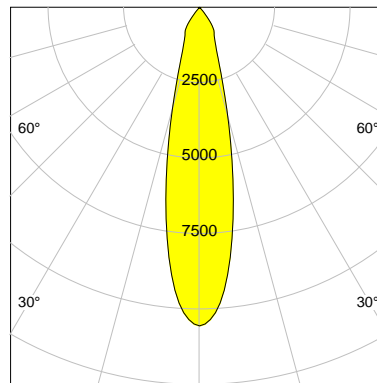

DESCRIPTION

Type	Track Spotlight
Article-number	141279L10618
Colour	silver
Energy Consumption	19.1 W
Efficiency	150 lm/W
Luminous Flux	2863 lm
Current (sec)	500 mA
Protection Class	IP 20
Energy-Label	C
Cooling	Passive

LED

Color Temperature	4000K
Color Rendering	CRI 90
LES	15
Color Tolerance	2-Step McAdam
Planckian Curve	BBBL
Spectrum	Premium White G7 HE+
Photobiological safety	RG1

ELECTRICAL

Power Supply	220-240, 50-60Hz
Safety Class	2
Startup Time	< 1s
Overload- / Shortcircuit Protection	
Wiring / Adapter	3-Phase Adapter
Max Luminaires MCB	B16A 27 pcs
Tracks	Global Stucchi Eutrac

Control

Control	On/Off
---------	--------

REFLECTOR

Technology	ULTRA
Material	Miro 4 Silver
FWHM	24°
FWTM	55°

I-max : 10549 cd *

UGR : 21.1 (4H/8H - 70/50/20)

H/m	D/m	E _{max} /lx/klm *
1.0	0.4	3685
2.0	0.8	921
3.0	1.3	409
4.0	1.7	230