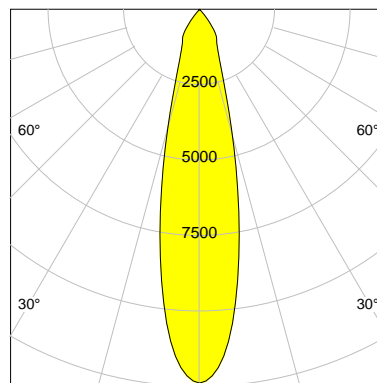

DESCRIPTION

Type	Track Spotlight
Article-number	141279L10626
Colour	black
Energy Consumption	23.2 W
Efficiency	145 lm/W
Luminous Flux	3360 lm
Current (sec)	600 mA
Protection Class	IP 20
Energy-Label	C
Cooling	Passive

LED

Color Temperature	4000K
Color Rendering	CRI 90
LES	15
Color Tolerance	2-Step McAdam
Planckian Curve	BBBL
Spectrum	Premium White G7 HE+
Photobiological safety	RG1

ELECTRICAL

Power Supply	220-240, 50-60Hz
Safety Class	2
Startup Time	< 1s
Overload- / Shortcircuit Protection	
Wiring / Adapter	3-Phase Adapter
Max Luminaires MCB	B16A 27 pcs
Tracks	Global Stucchi Eutrac

Control

Control	On/Off
---------	--------

REFLECTOR

Technology	ULTRA
Material	Miro 4 Silver
FWHM	24°
FWTM	55°

I-max : 12380 cd *

UGR : 21.7 (4H/8H - 70/50/20)

H/m	D/m	E _{max} /lx/klm *
1.0	0.4	3685
2.0	0.8	921
3.0	1.3	409
4.0	1.7	230