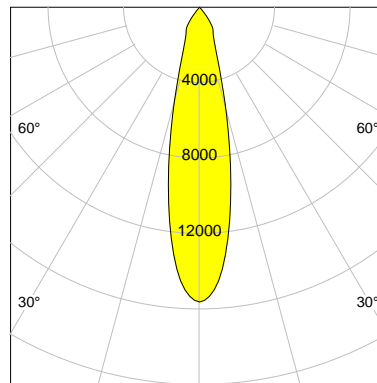

DESCRIPTION

Type	Track Spotlight
Article-number	141279L10628
Colour	black
Energy Consumption	31.8 W
Efficiency	133 lm/W
Luminous Flux	4237 lm
Current (sec)	800 mA
Protection Class	IP 20
Energy-Label	D
Cooling	Passive

LED

Color Temperature	4000K
Color Rendering	CRI 90
LES	15
Color Tolerance	2-Step McAdam
Planckian Curve	BBBL
Spectrum	Premium White G7 HE+
Photobiological safety	RG1

ELECTRICAL

Power Supply	220-240, 50-60Hz
Safety Class	2
Startup Time	< 1s
Overload- / Shortcircuit Protection	
Wiring / Adapter	3-Phase Adapter
Max Luminaires MCB	B16A 27 pcs
Tracks	Global Stucchi Eutrac

Control

Control	On/Off
---------	--------

REFLECTOR

Technology	ULTRA
Material	Miro 4 Silver
FWHM	24°
FWTM	55°

I-max : 15612 cd *

UGR : 22.5 (4H/8H - 70/50/20)

H/m	D/m	E _{max} /lx/klm *
1.0	0.4	3685
2.0	0.8	921
3.0	1.3	409
4.0	1.7	230