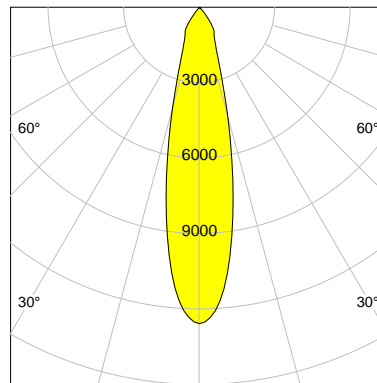

REFLECTOR

Technology	ULTRA
Material	Miro 4 Silver
FWHM	24°
FWTM	55°