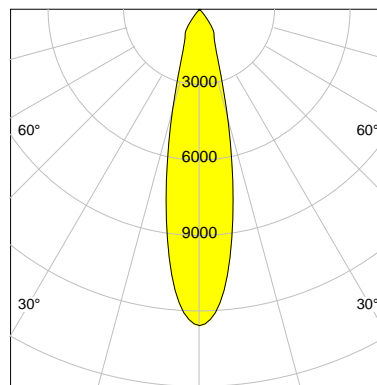

REFLECTOR

Technology	ULTRA
Material	Miro 4 Silver
FWHM	24°
FWTM	55°