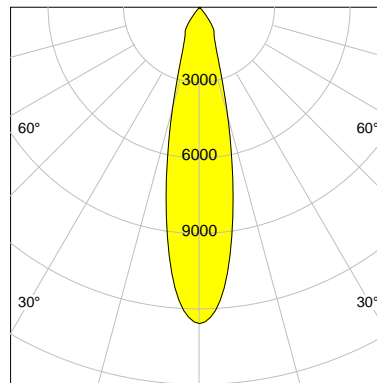

DESCRIPTION

Type	Track Spotlight
Article-number	141279L10668
Colour	black
Energy Consumption	27.4 W
Efficiency	124 lm/W
Luminous Flux	3412 lm
Current (sec)	700 mA
Protection Class	IP 20
Energy-Label	D
Cooling	Passive

LED

Color Temperature	2700K
Color Rendering	CRI 90
LES	15
Color Tolerance	2-Step McAdam
Planckian Curve	BBL
Spectrum	Warm White G7 HE+
Photobiological safety	RG1

ELECTRICAL

Power Supply	220-240, 50-60Hz
Safety Class	2
Startup Time	< 1s
Overload- / Shortcircuit Protection	
Wiring / Adapter	3-Phase Adapter
Max Luminaires MCB	B16A 27 pcs
Tracks	Global Stucchi Eutrac

Control

Control	On/Off
---------	--------

REFLECTOR

Technology	ULTRA
Material	Miro 4 Silver
FWHM	24°
FWTM	55°

I-max : 12572 cd *

UGR : 21.7 (4H/8H - 70/50/20)

H/m	D/m	E _{max} /lx/klm *
1.0	0.4	3685
2.0	0.8	921
3.0	1.3	409
4.0	1.7	230