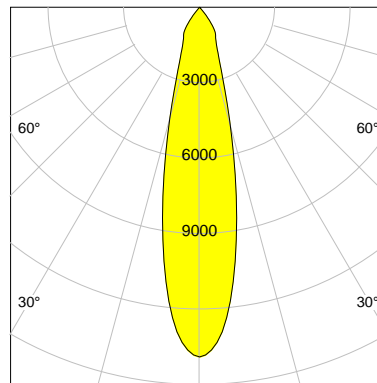

REFLECTOR

Technology	ULTRA
Material	Miro 4 Silver
FWHM	24°
FWTM	55°