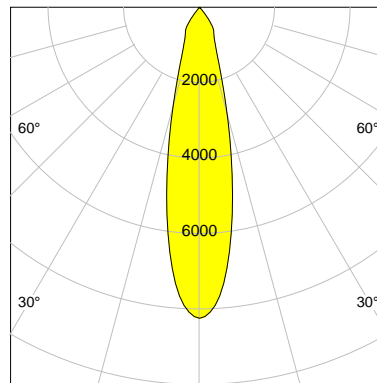

DESCRIPTION

Type	Track Spotlight
Article-number	141279L10671
Colour	white
Energy Consumption	19.1 W
Efficiency	117 lm/W
Luminous Flux	2236 lm
Current (sec)	500 mA
Protection Class	IP 20
Energy-Label	D
Cooling	Passive

LED

Color Temperature	3000K
Color Rendering	CRI 92
LES	15
Color Tolerance	3-Step McAdam
Planckian Curve	BBBL
Spectrum	Premium White G7
Photobiological safety	RG2

ELECTRICAL

Power Supply	220-240, 50-60Hz
Safety Class	2
Startup Time	< 1s
Overload- / Shortcircuit Protection	
Wiring / Adapter	3-Phase Adapter
Max Luminaires MCB	B16A 27 pcs
Tracks	Global Stucchi Eutrac

Control

Control	On/Off
---------	--------

REFLECTOR

Technology	ULTRA
Material	Miro 4 Silver
FWHM	24°
FWTM	55°

I-max : 8239 cd *

UGR : 20.3 (4H/8H - 70/50/20)

H/m	D/m	E _{max} /lx/klm *
1.0	0.4	3685
2.0	0.8	921
3.0	1.3	409
4.0	1.7	230