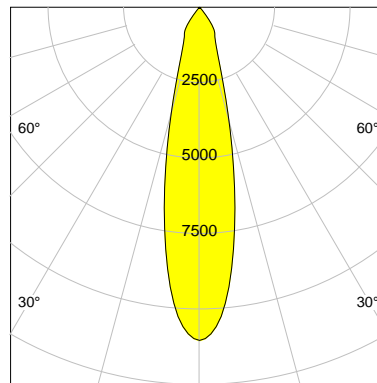

DESCRIPTION

Type	Track Spotlight
Article-number	141279L10674
Colour	white
Energy Consumption	27.4 W
Efficiency	109 lm/W
Luminous Flux	2994 lm
Current (sec)	700 mA
Protection Class	IP 20
Energy-Label	E
Cooling	Passive

LED

Color Temperature	3000K
Color Rendering	CRI 92
LES	15
Color Tolerance	3-Step McAdam
Planckian Curve	BBBL
Spectrum	Premium White G7
Photobiological safety	RG2

ELECTRICAL

Power Supply	220-240, 50-60Hz
Safety Class	2
Startup Time	< 1s
Overload- / Shortcircuit Protection	
Wiring / Adapter	3-Phase Adapter
Max Luminaires MCB	B16A 27 pcs
Tracks	Global Stucchi Eutrac

Control

Control	On/Off
---------	--------

REFLECTOR

Technology	ULTRA
Material	Miro 4 Silver
FWHM	24°
FWTM	55°

I-max : 11032 cd *

UGR : 21.3 (4H/8H - 70/50/20)

H/m	D/m	E _{max} /lx/klm *
1.0	0.4	3685
2.0	0.8	921
3.0	1.3	409
4.0	1.7	230