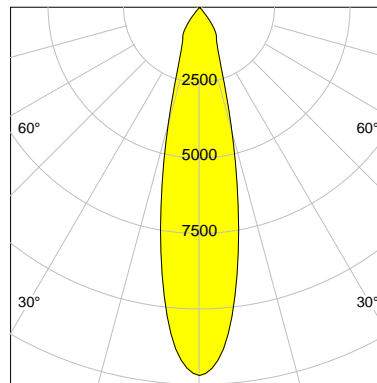

DESCRIPTION

Type	Track Spotlight
Article-number	141279L10675
Colour	white
Energy Consumption	31.8 W
Efficiency	104 lm/W
Luminous Flux	3309 lm
Current (sec)	800 mA
Protection Class	IP 20
Energy-Label	E
Cooling	Passive

LED

Color Temperature	3000K
Color Rendering	CRI 92
LES	15
Color Tolerance	3-Step McAdam
Planckian Curve	BBBL
Spectrum	Premium White G7
Photobiological safety	RG2

ELECTRICAL

Power Supply	220-240, 50-60Hz
Safety Class	2
Startup Time	< 1s
Overload- / Shortcircuit Protection	
Wiring / Adapter	3-Phase Adapter
Max Luminaires MCB	B16A 27 pcs
Tracks	Global Stucchi Eutrac

Control

Control	On/Off
---------	--------

REFLECTOR

Technology	ULTRA
Material	Miro 4 Silver
FWHM	24°
FWTM	55°

I-max : 12192 cd *

UGR : 21.6 (4H/8H - 70/50/20)

H/m	D/m	E _{max} /lx/klm *
1.0	0.4	3685
2.0	0.8	921
3.0	1.3	409
4.0	1.7	230