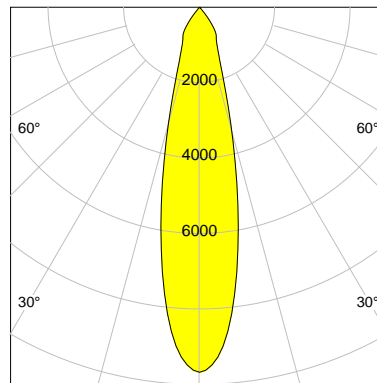

REFLECTOR

Technology	ULTRA
Material	Miro 4 Silver
FWHM	24°
FWTM	55°