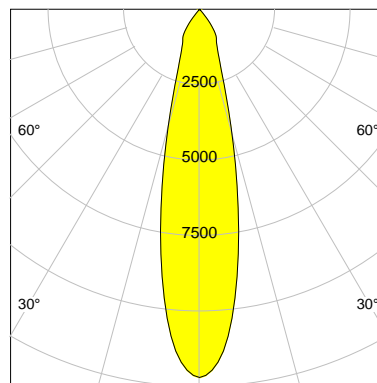

REFLECTOR

Technology	ULTRA
Material	Miro 4 Silver
FWHM	24°
FWTM	55°