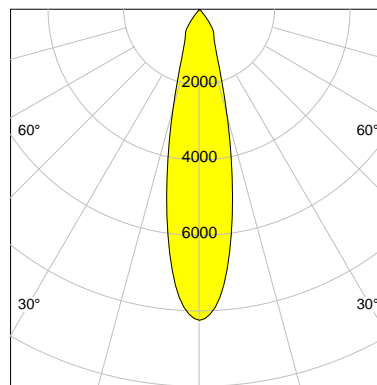

REFLECTOR

Technology	ULTRA
Material	Miro 4 Silver
FWHM	24°
FWTM	55°