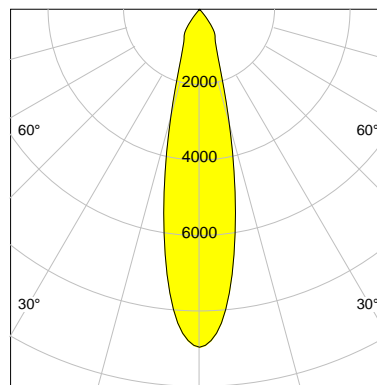

REFLECTOR

Technology	ULTRA
Material	Miro 4 Silver
FWHM	24°
FWTM	55°