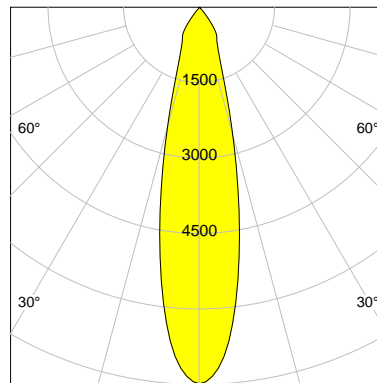

REFLECTOR

Technology	ULTRA
Material	Miro 4 Silver
FWHM	24°
FWTM	55°