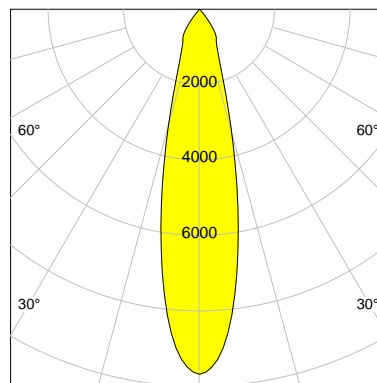

REFLECTOR

Technology	ULTRA
Material	Miro 4 Silver
FWHM	24°
FWTM	55°